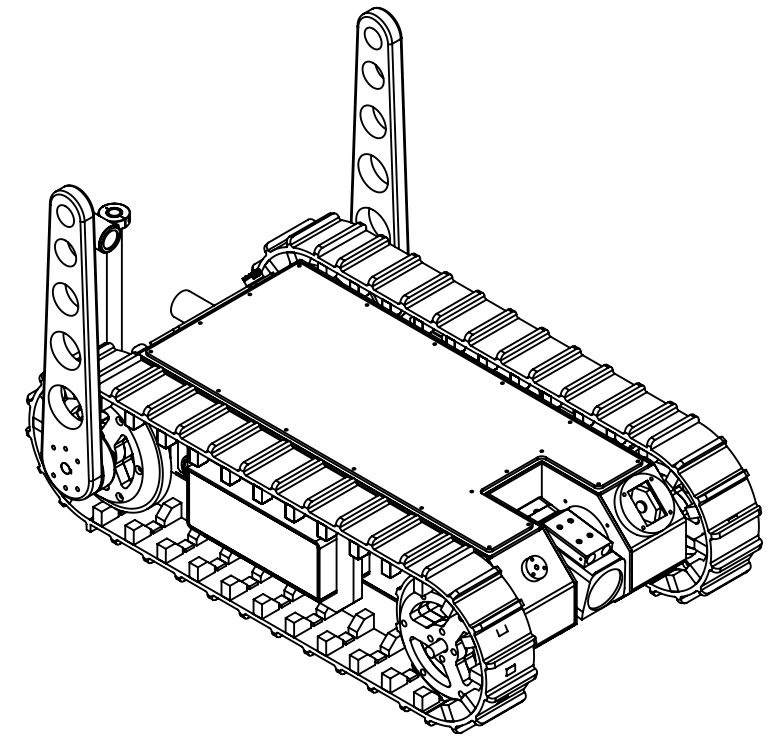

UNLESS OTHERWISE SPECIFIED:
DIMENSIONS ARE IN INCHES
ANGULAR: 0.5 deg
TWO PLACE DECIMAL ±0.03
THREE PLACE DECIMAL ±0.005

SIZE DWG. NO.
B LT2

SCALE: 1:8 MATERIAL:

REV
6/1/2020

SHEET 1 OF 2

SUPERDROID ROBOTS INC