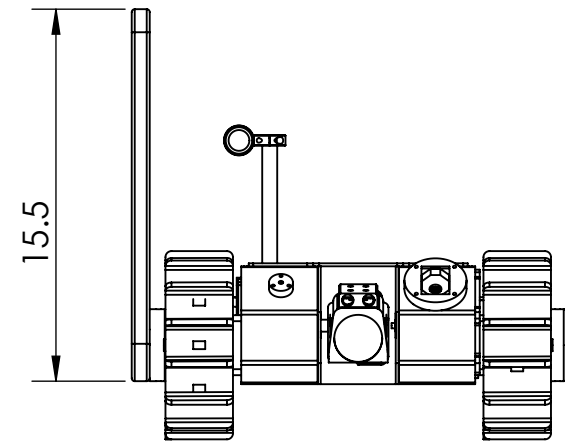

UNLESS OTHERWISE SPECIFIED:
DIMENSIONS ARE IN INCHES
ANGULAR: 0.5 deg
TWO PLACE DECIMAL ±0.03
THREE PLACE DECIMAL ±0.005

SIZE DWG. NO.
B LT2

SCALE: 1:8 MATERIAL:

REV
6/1/2020

SHEET 1 OF 2

SUPERDROID ROBOTS INC

UNLESS OTHERWISE SPECIFIED:
 DIMENSIONS ARE IN INCHES
 ANGULAR: 0.5 deg
 TWO PLACE DECIMAL ±0.03
 THREE PLACE DECIMAL ±0.005

SIZE DWG. NO.
B LT2

SCALE: 1:8 MATERIAL:

REV
 6/1/2020

SHEET 2 OF 2

Ph: 919-557-9162
 Fax: 775-416-2595