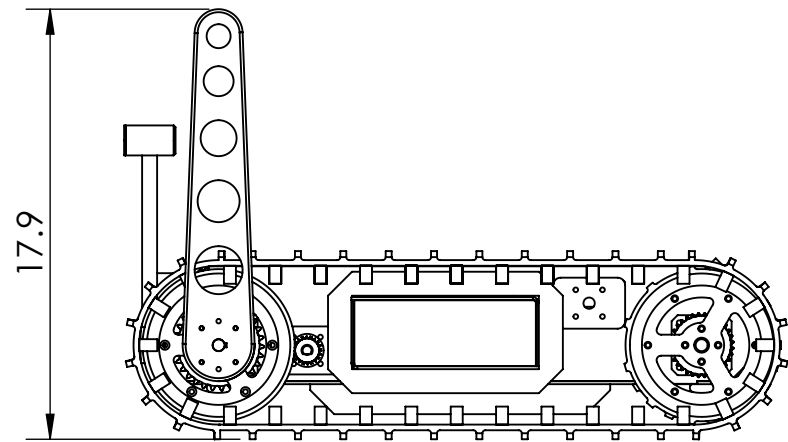

UNLESS OTHERWISE SPECIFIED:
DIMENSIONS ARE IN INCHES
ANGULAR: 0.5 deg
TWO PLACE DECIMAL ±0.03
THREE PLACE DECIMAL ±0.005

SIZE DWG. NO.
B LT2

SCALE: 1:8 MATERIAL:

REV
6/1/2020

SHEET 1 OF 2

SUPERDROID ROBOTS INC

UNLESS OTHERWISE SPECIFIED:
 DIMENSIONS ARE IN INCHES
 ANGULAR: 0.5 deg
 TWO PLACE DECIMAL ±0.03
 THREE PLACE DECIMAL ±0.005

SIZE DWG. NO.
B LT2

SCALE: 1:8 MATERIAL:

REV
 6/1/2020

SHEET 2 OF 2

Ph: 919-557-9162
 Fax: 775-416-2595